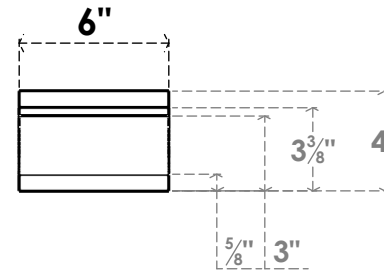

# ITEM NUMBER: BRCPC060X34000X04000MRC

6"W X 34"D X 4"H MERCED ARCHITECTURAL GRADE PVC CLOSED KNEE BRACE

**SIDE PROFILE**

**FRONT PROFILE**

**ISOMETRIC**

EKENA MILLWORK  
2300 WEST MAIN ST.  
CLARKSVILLE, TX 75426  
TOLL FREE: 866-607-0453  
WWW.EKENAMILLWORK.COM