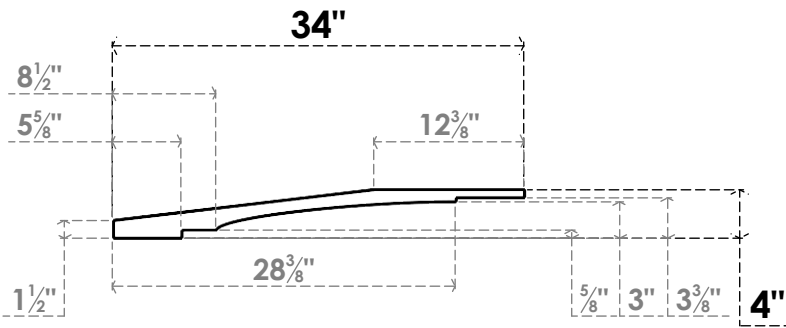

# ITEM NUMBER: BRCPC060X34000X04000MRC

6"W X 34"D X 4"H MERCED ARCHITECTURAL GRADE PVC CLOSED KNEE BRACE

**SIDE PROFILE**

**FRONT PROFILE**

**ISOMETRIC**

EKENA MILLWORK  
2300 WEST MAIN ST.  
CLARKSVILLE, TX 75426  
TOLL FREE: 866-607-0453  
WWW.EKENAMILLWORK.COM