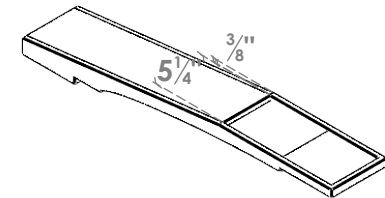

# ITEM NUMBER: BRCPC060X34000X04000MRC

6"W X 34"D X 4"H MERCED ARCHITECTURAL GRADE PVC CLOSED KNEE BRACE

**SIDE PROFILE**

**FRONT PROFILE**

**ISOMETRIC**

EKENA MILLWORK  
2300 WEST MAIN ST.  
CLARKSVILLE, TX 75426  
TOLL FREE: 866-607-0453  
WWW.EKENAMILLWORK.COM